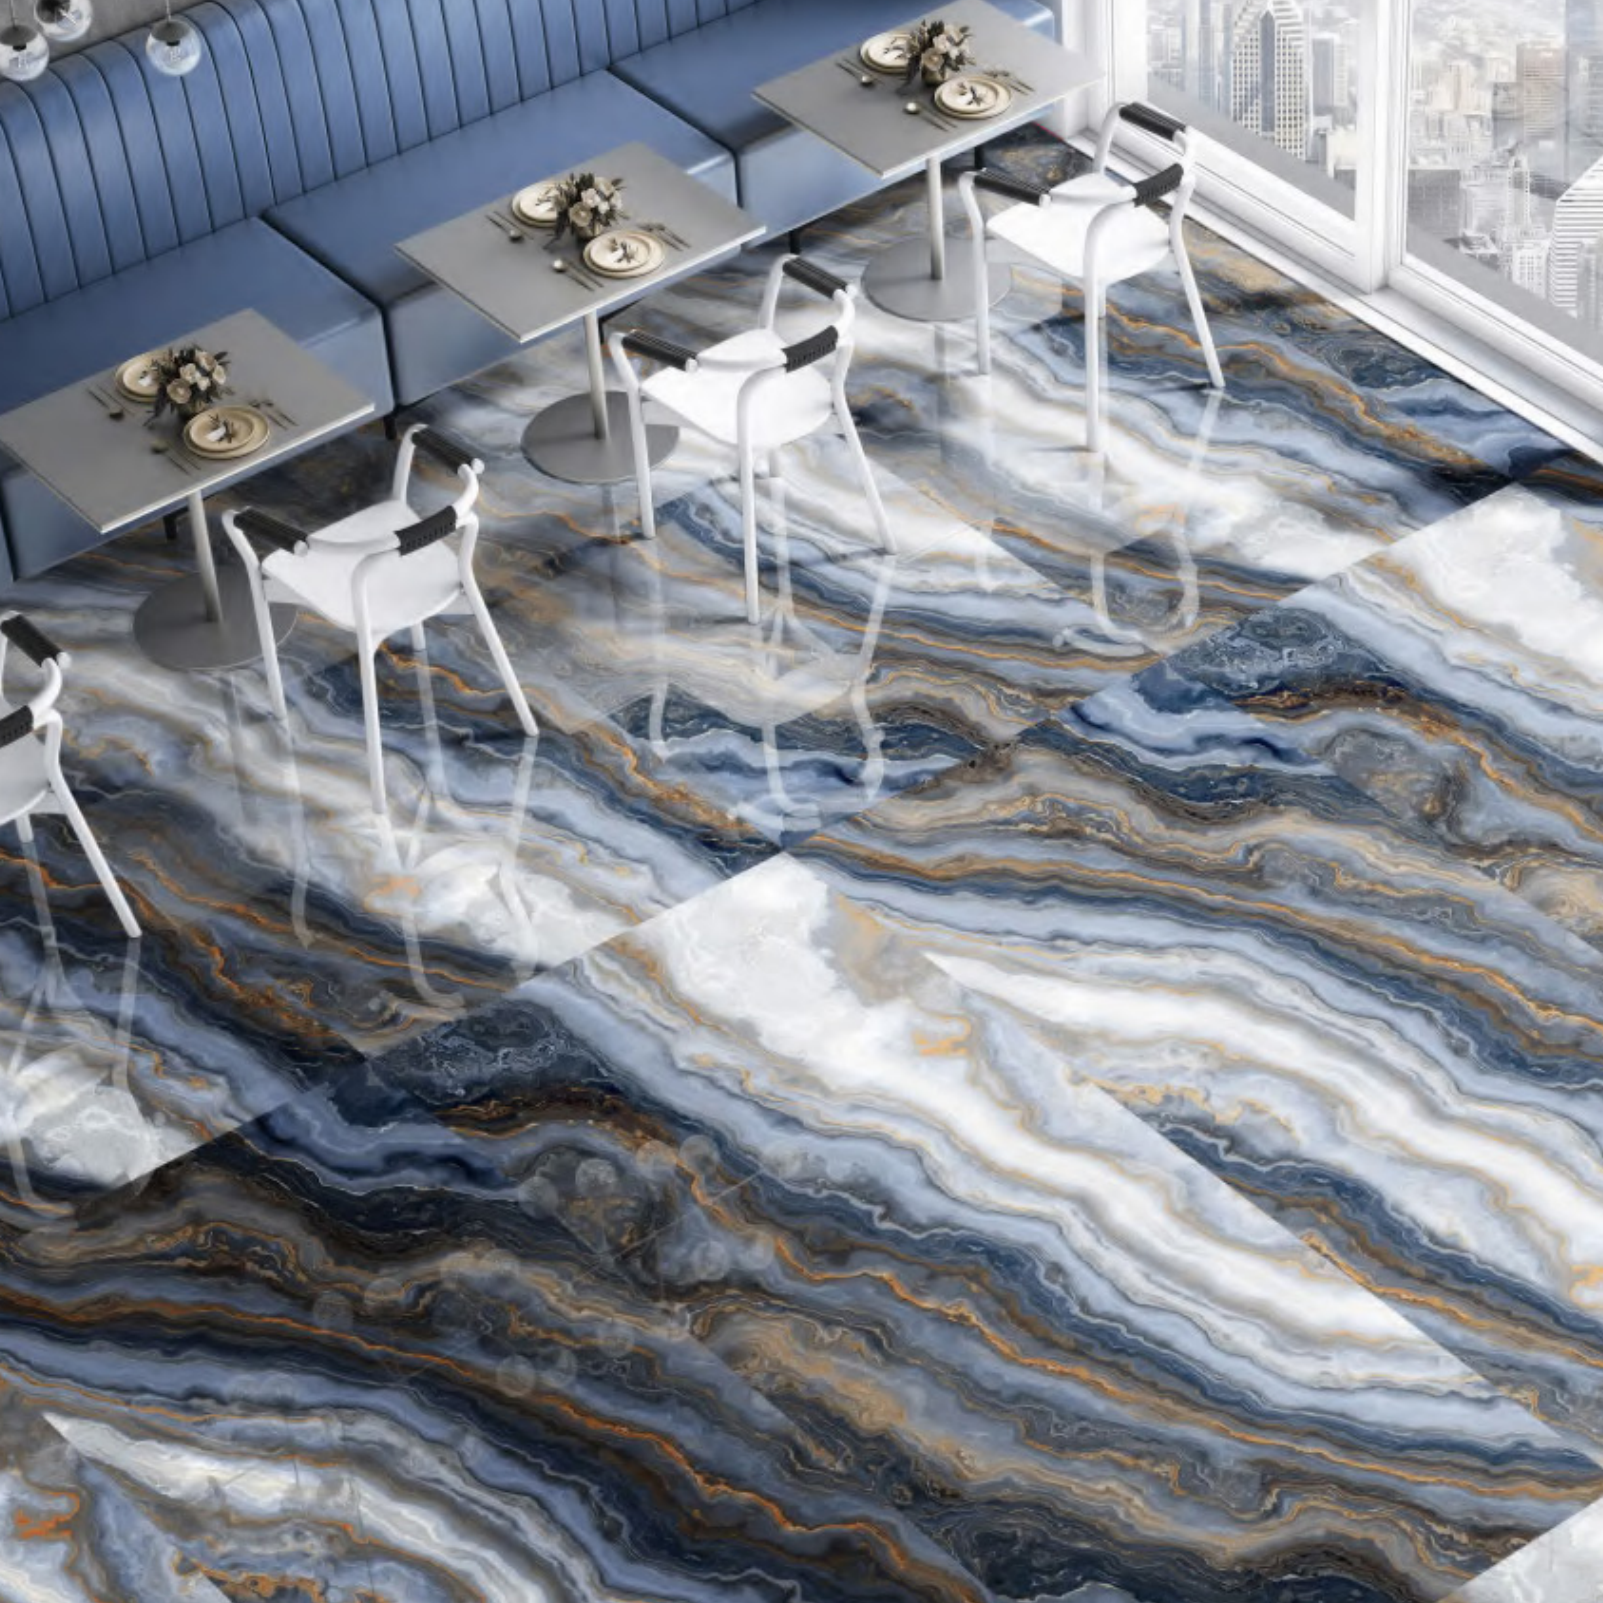

OPERA AZUL

SIZE
600X1200 MM

FINISH
HIGH GLOSS