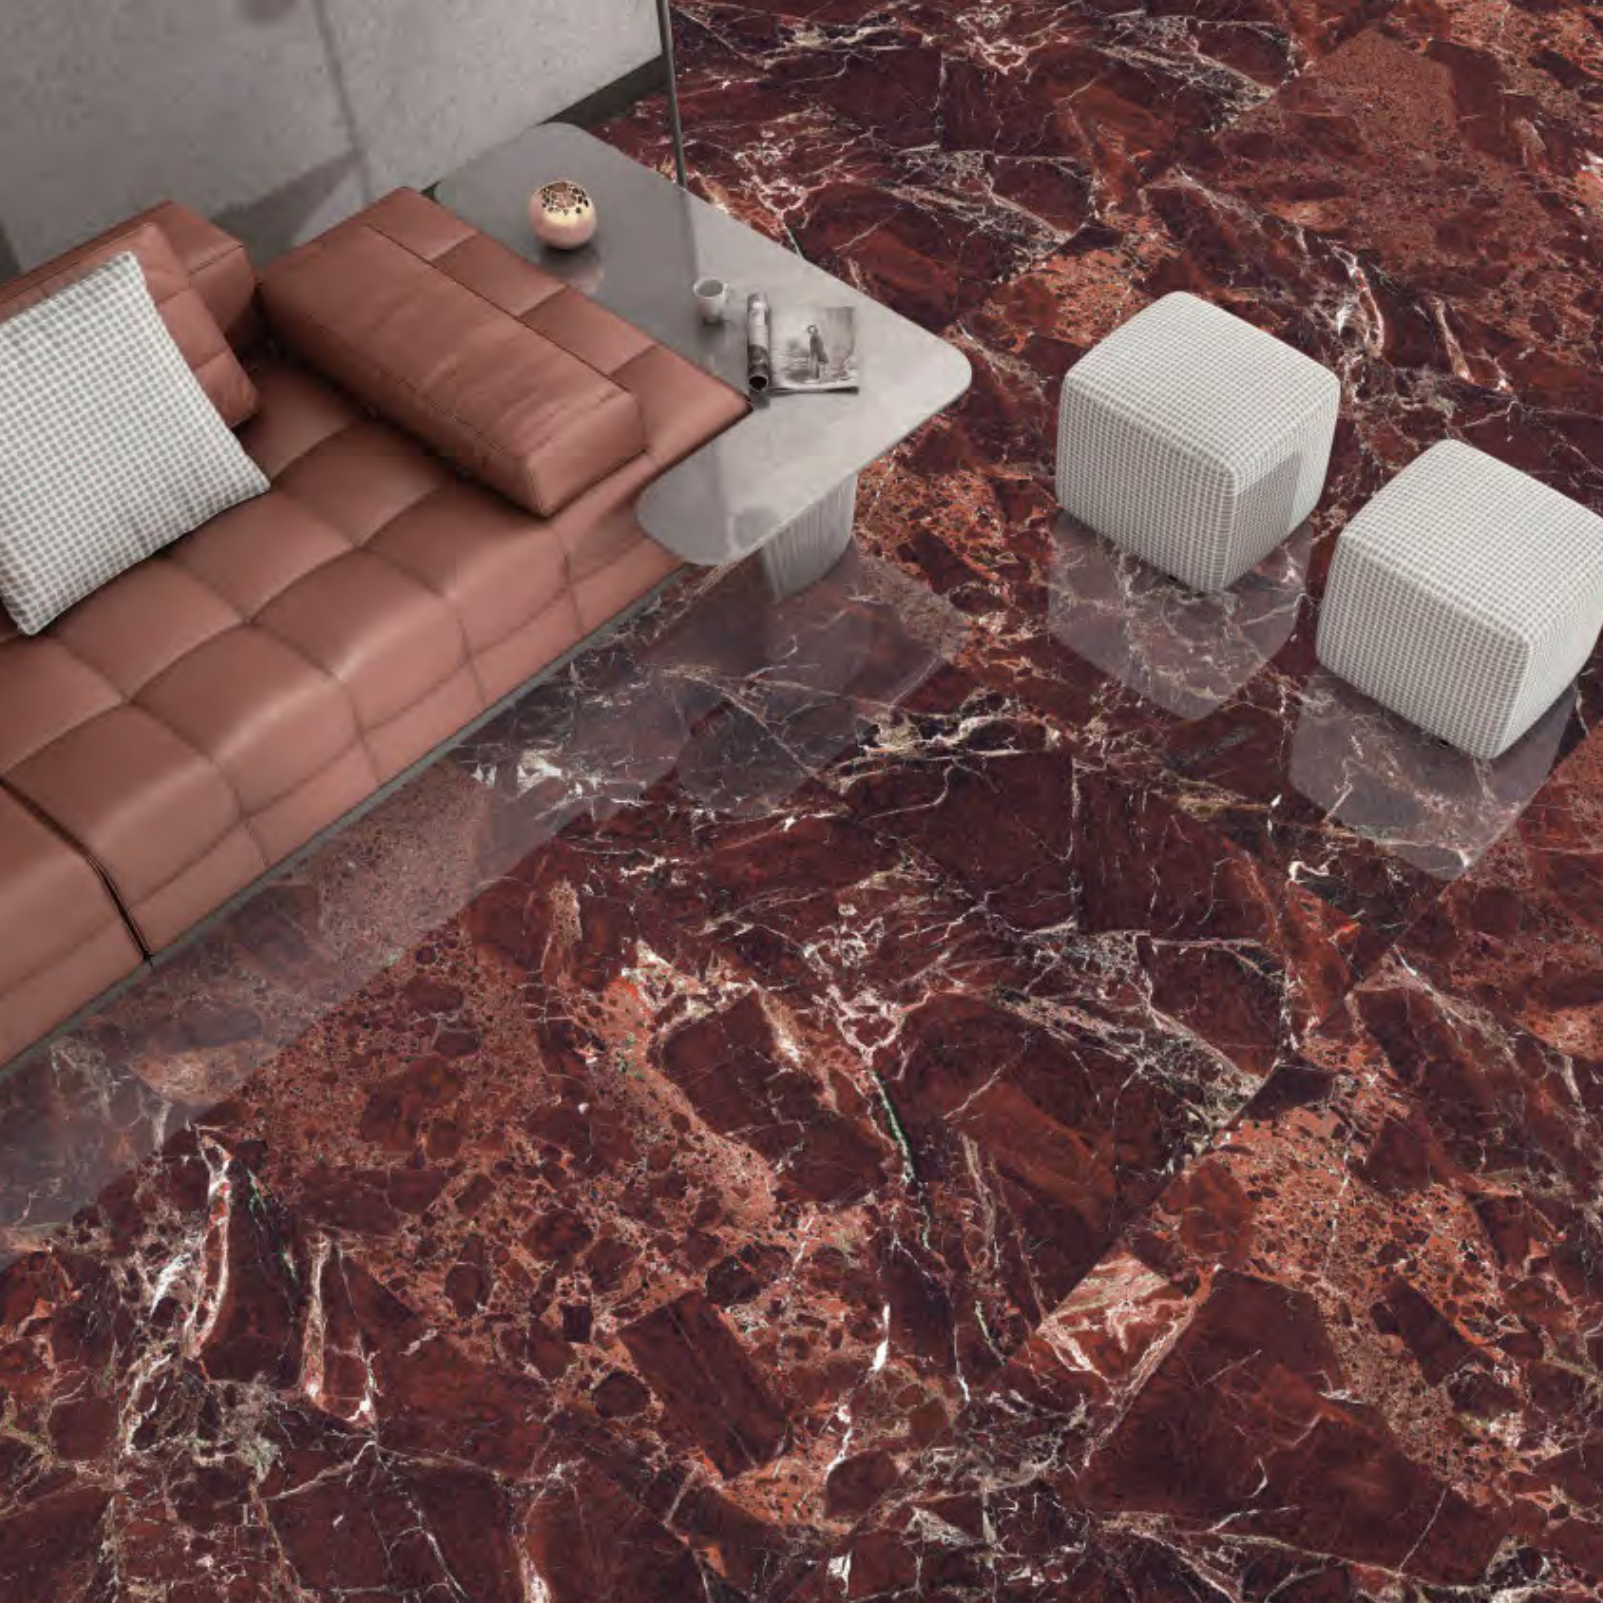

RED EMPRADOR

SIZE
600X1200 MM

FINISH
HIGH GLOSS