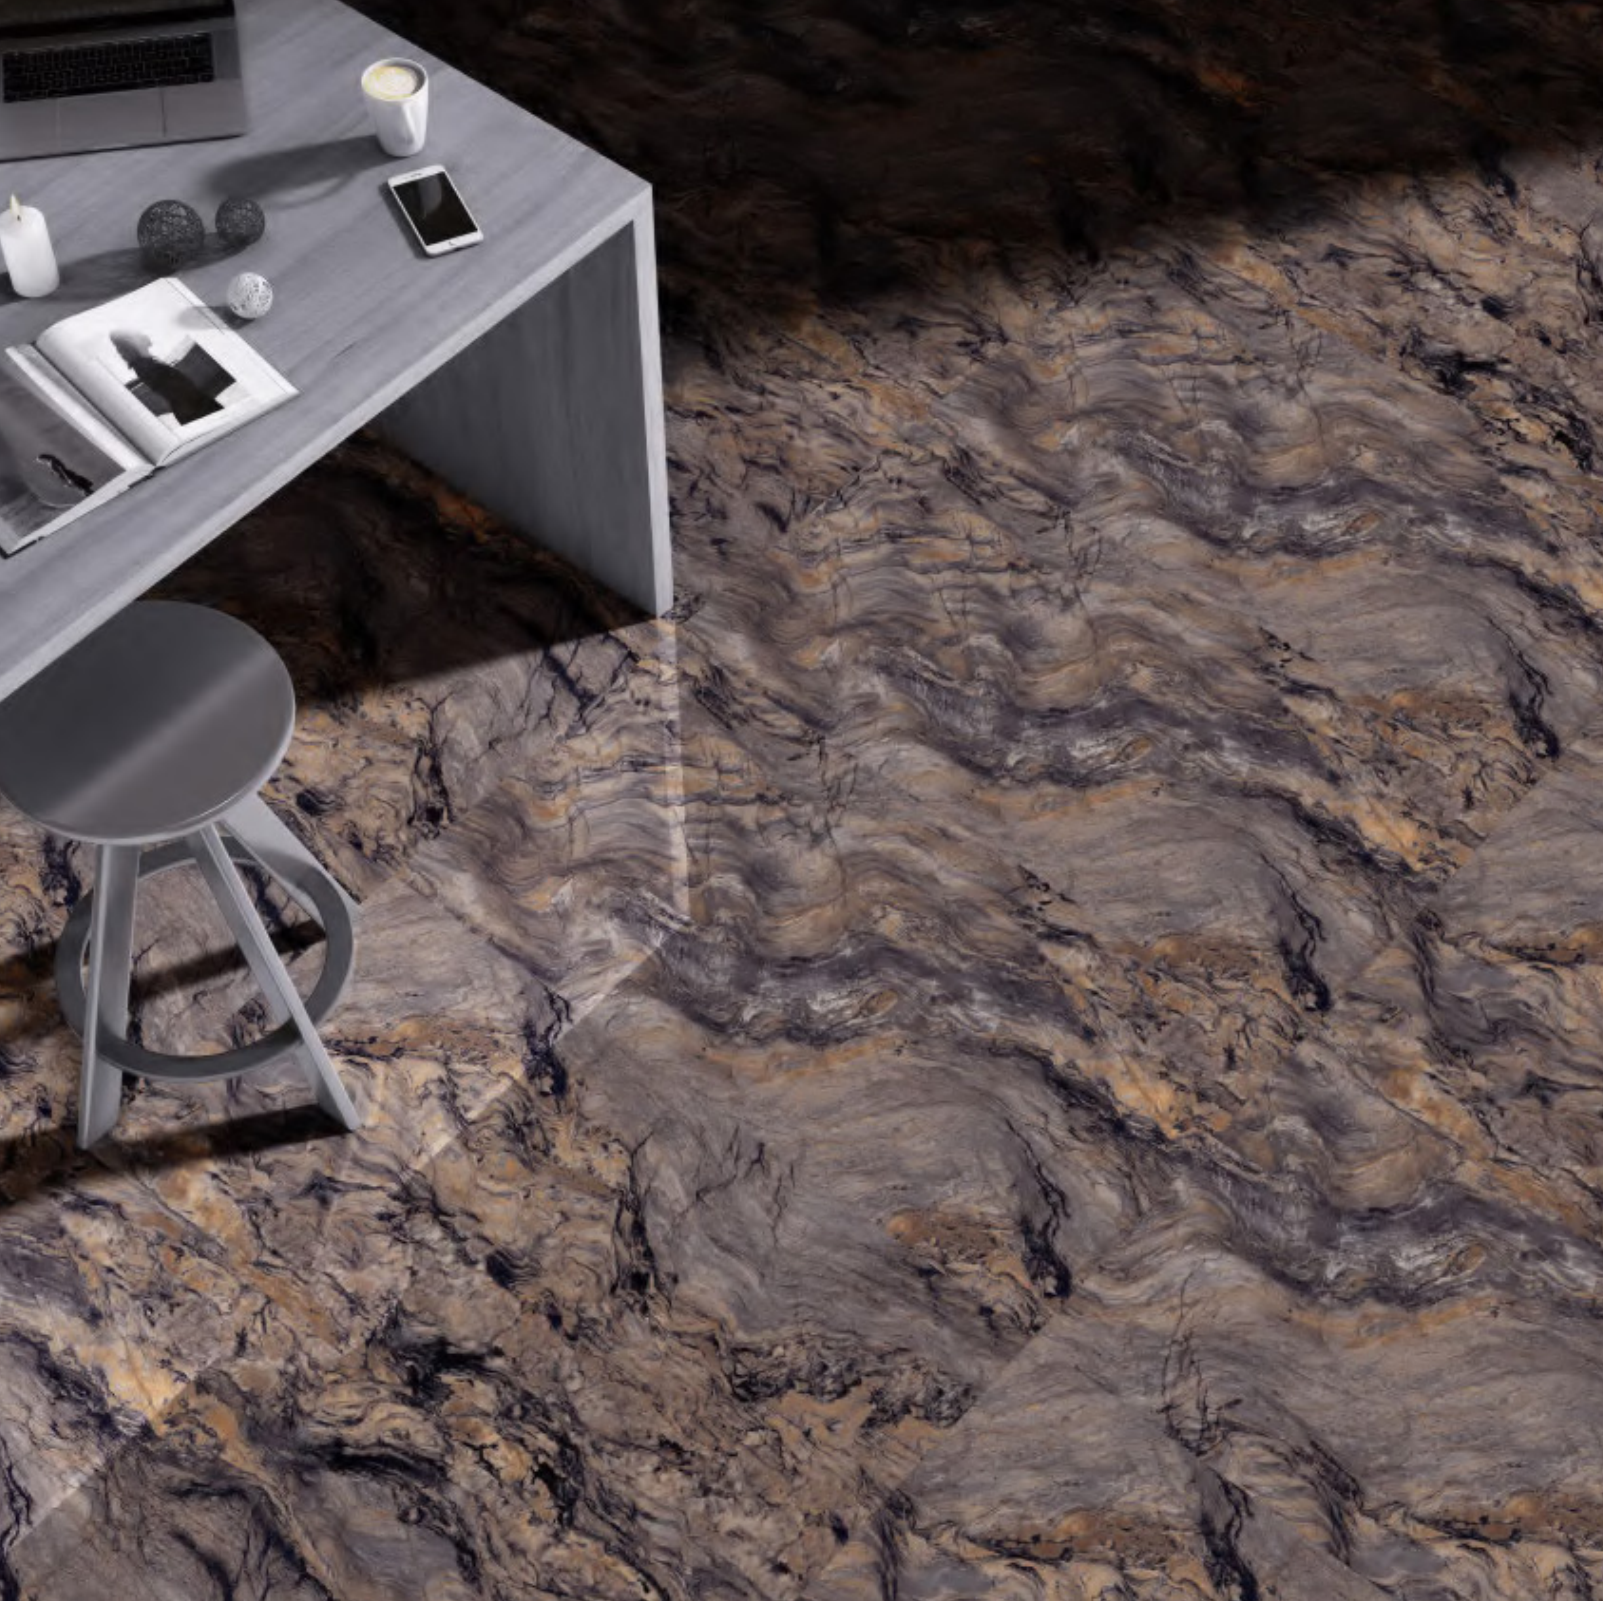

RANDOM : 5

RIVERA BROWN

SIZE
600X1200 MM

FINISH
HIGH GLOSS

ROSSO BLACK

SIZE
600X1200 MM

FINISH
HIGH GLOSS

RANDOM : 5