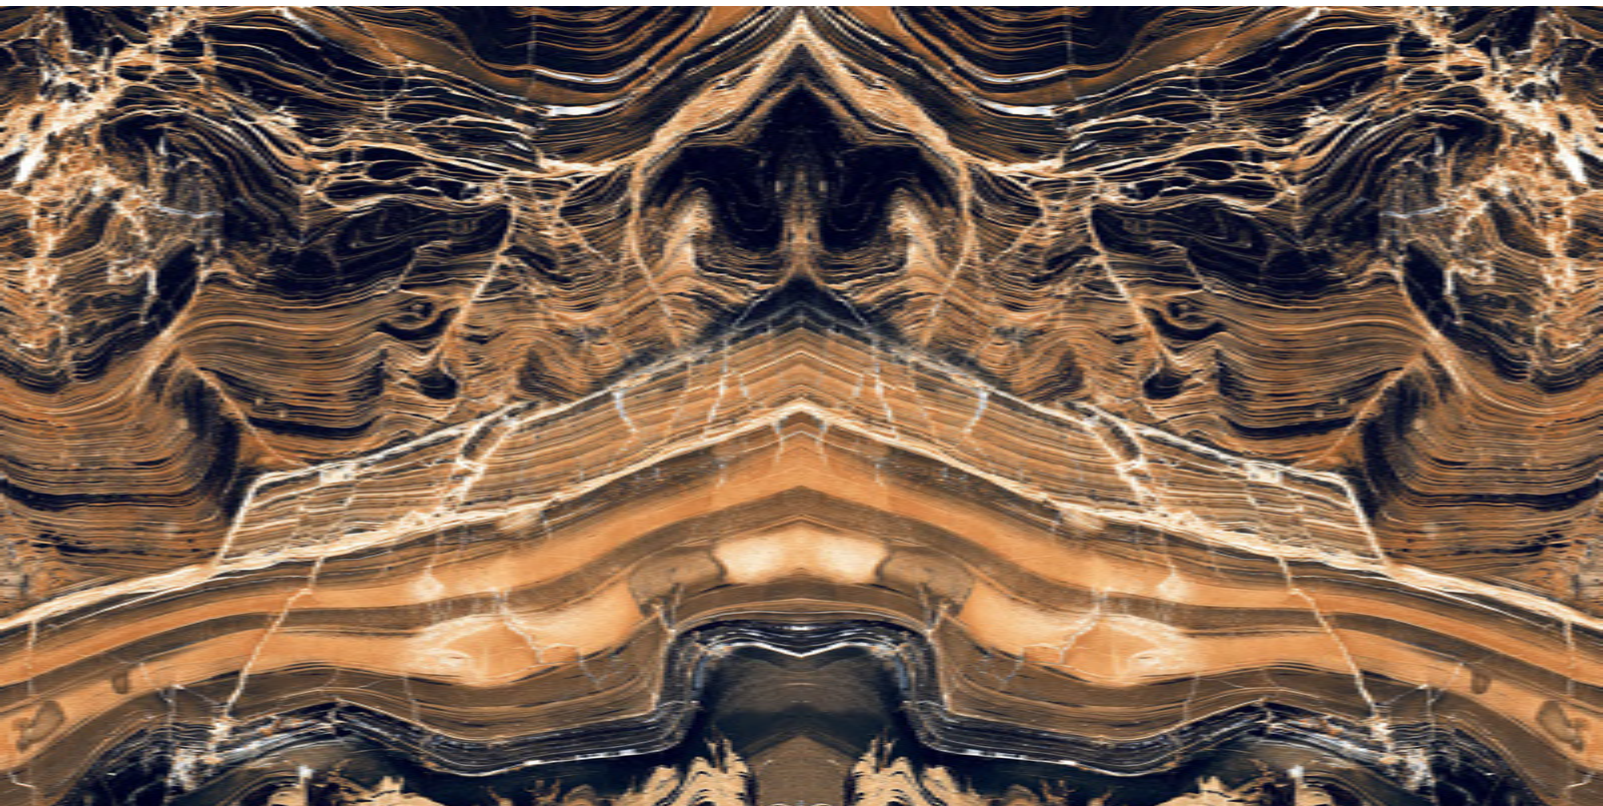

FINISH
HIGH GLOSS

MORIOX BROWN

SIZE
600X1200 MM

FINISH
HIGH GLOSS

RANDOM : 5

MORIOX BROWN

SIZE
600X1200 MM

FINISH
HIGH GLOSS