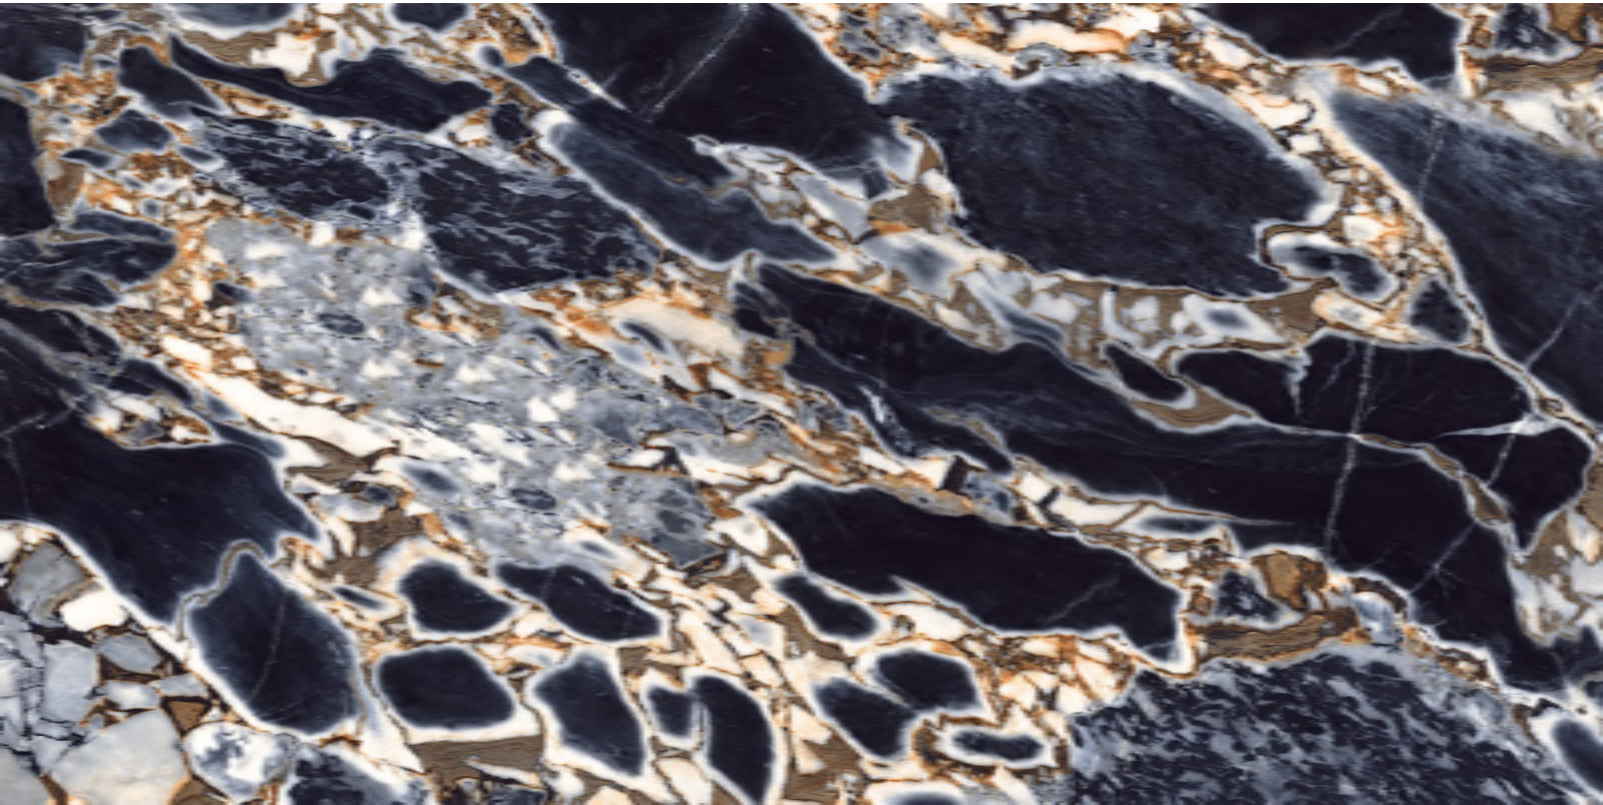

NEO EMPERA BROWN

SIZE
600X1200 MM

FINISH
HIGH GLOSS

RANDOM : 1

NEO EMPERA BROWN

SIZE
600X1200 MM

FINISH
HIGH GLOSS

NATURAL BRILLIANT