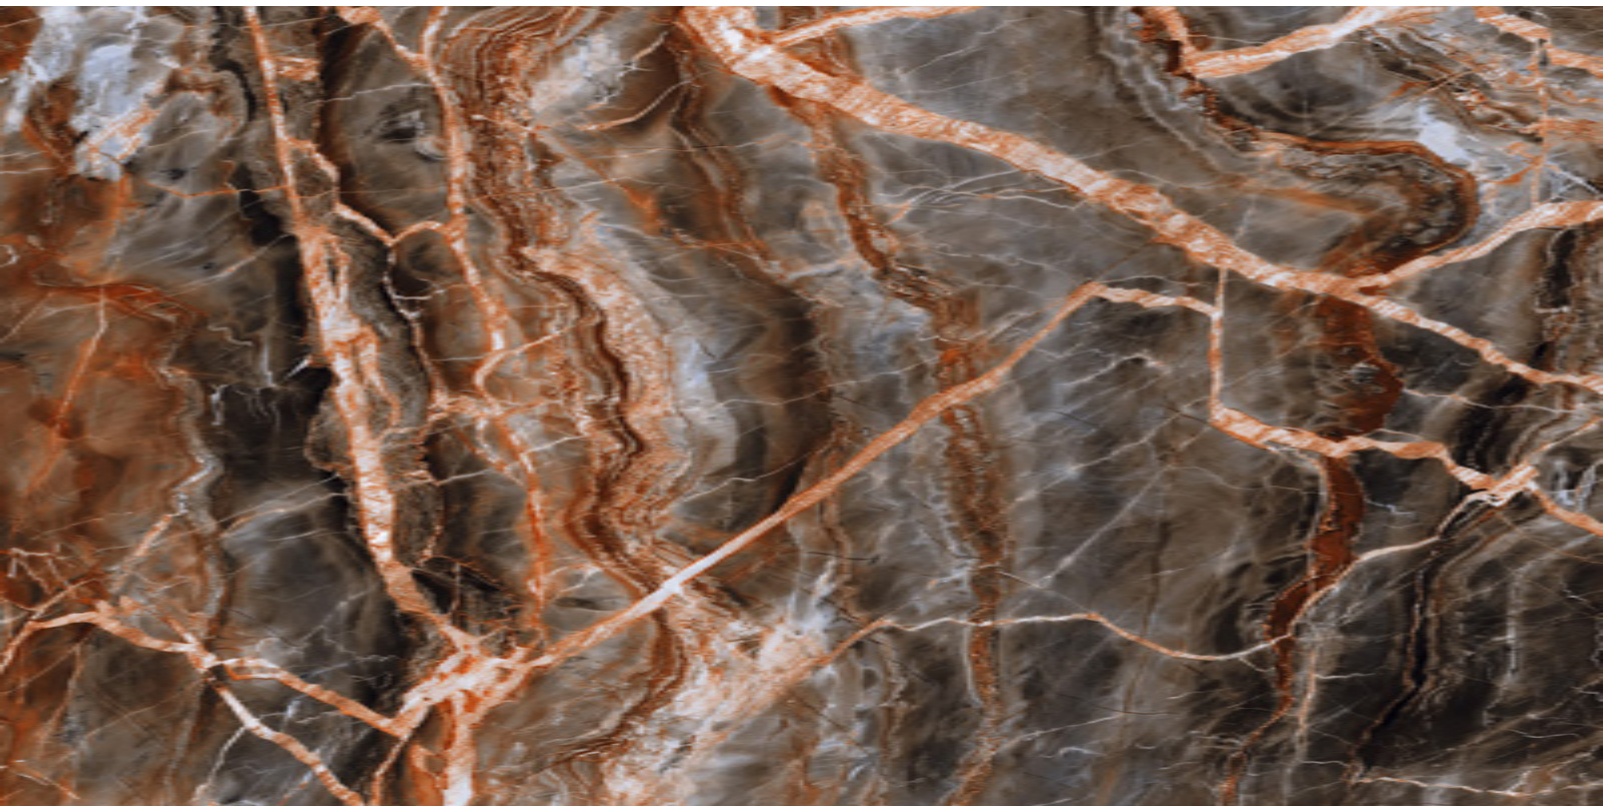

SIZE
600X1200 MM

FINISH
HIGH GLOSS

RANDOM : 5

SOFTSTONE NATURAL

SIZE
600X1200 MM

FINISH
HIGH GLOSS

STONEX BROWN

SIZE
600X1200 MM