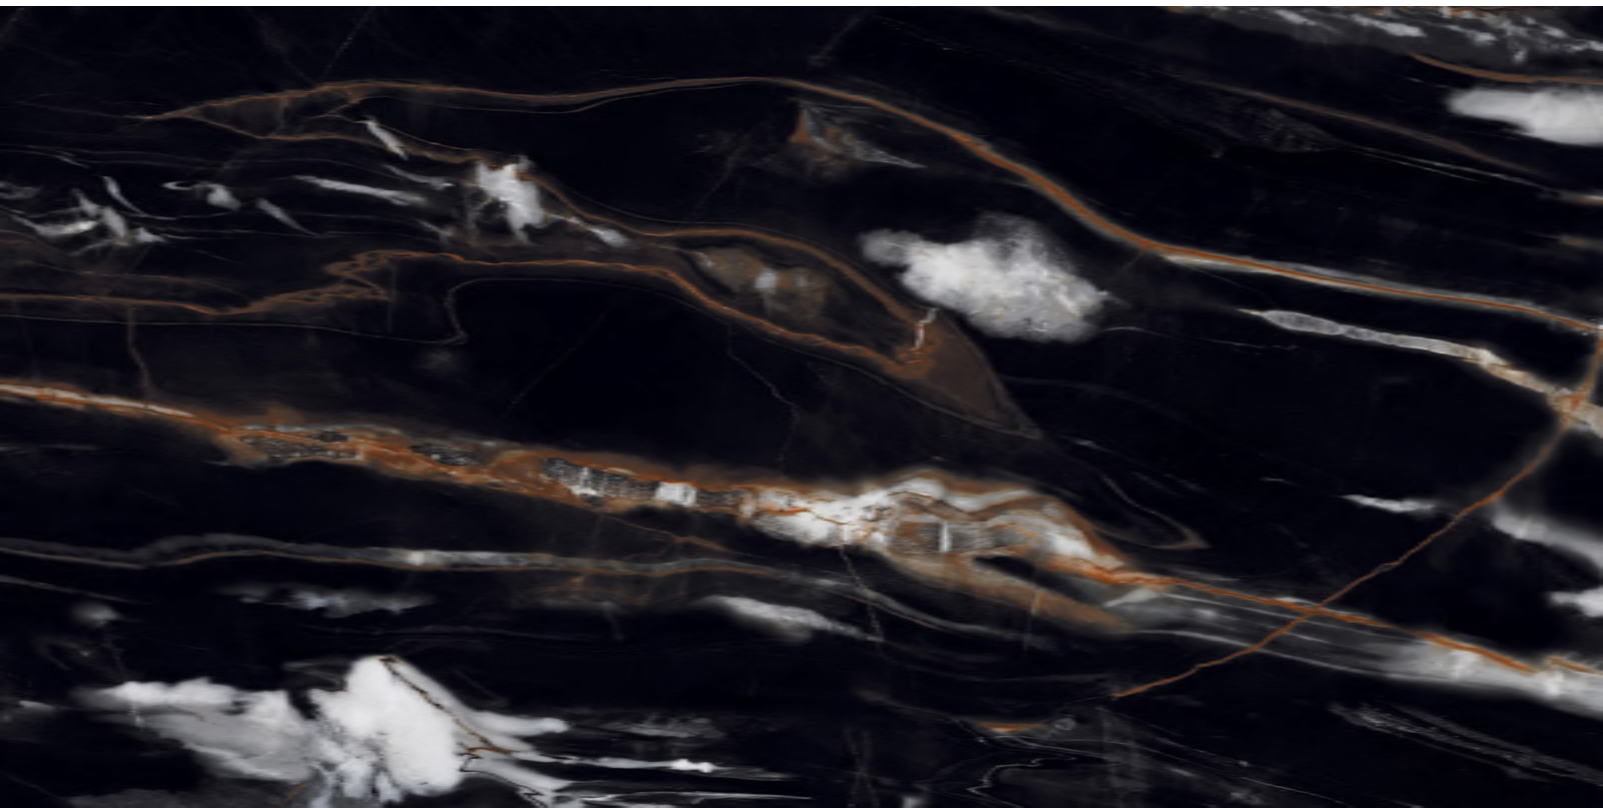

MARINA BLACK

SIZE
600X1200 MM

FINISH
HIGH GLOSS

RANDOM : 5