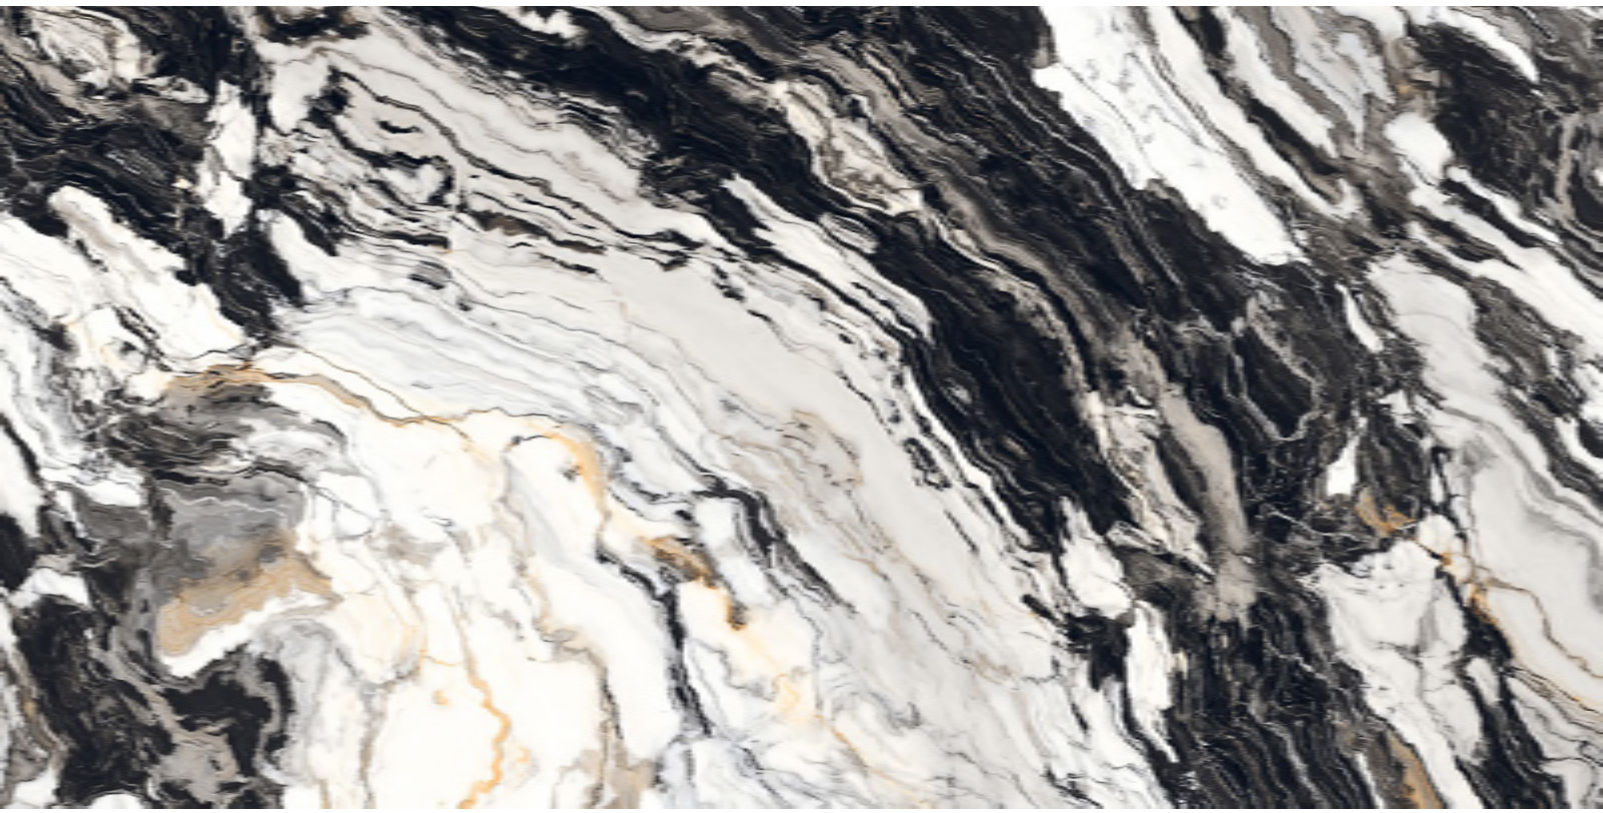

FINISH
HIGH GLOSS

RANDOM : 5

OPERA AZUL

SIZE
600X1200 MM

FINISH
HIGH GLOSS

OPERA BLACK

SIZE
600X1200 MM

FINISH
HIGH GLOSS