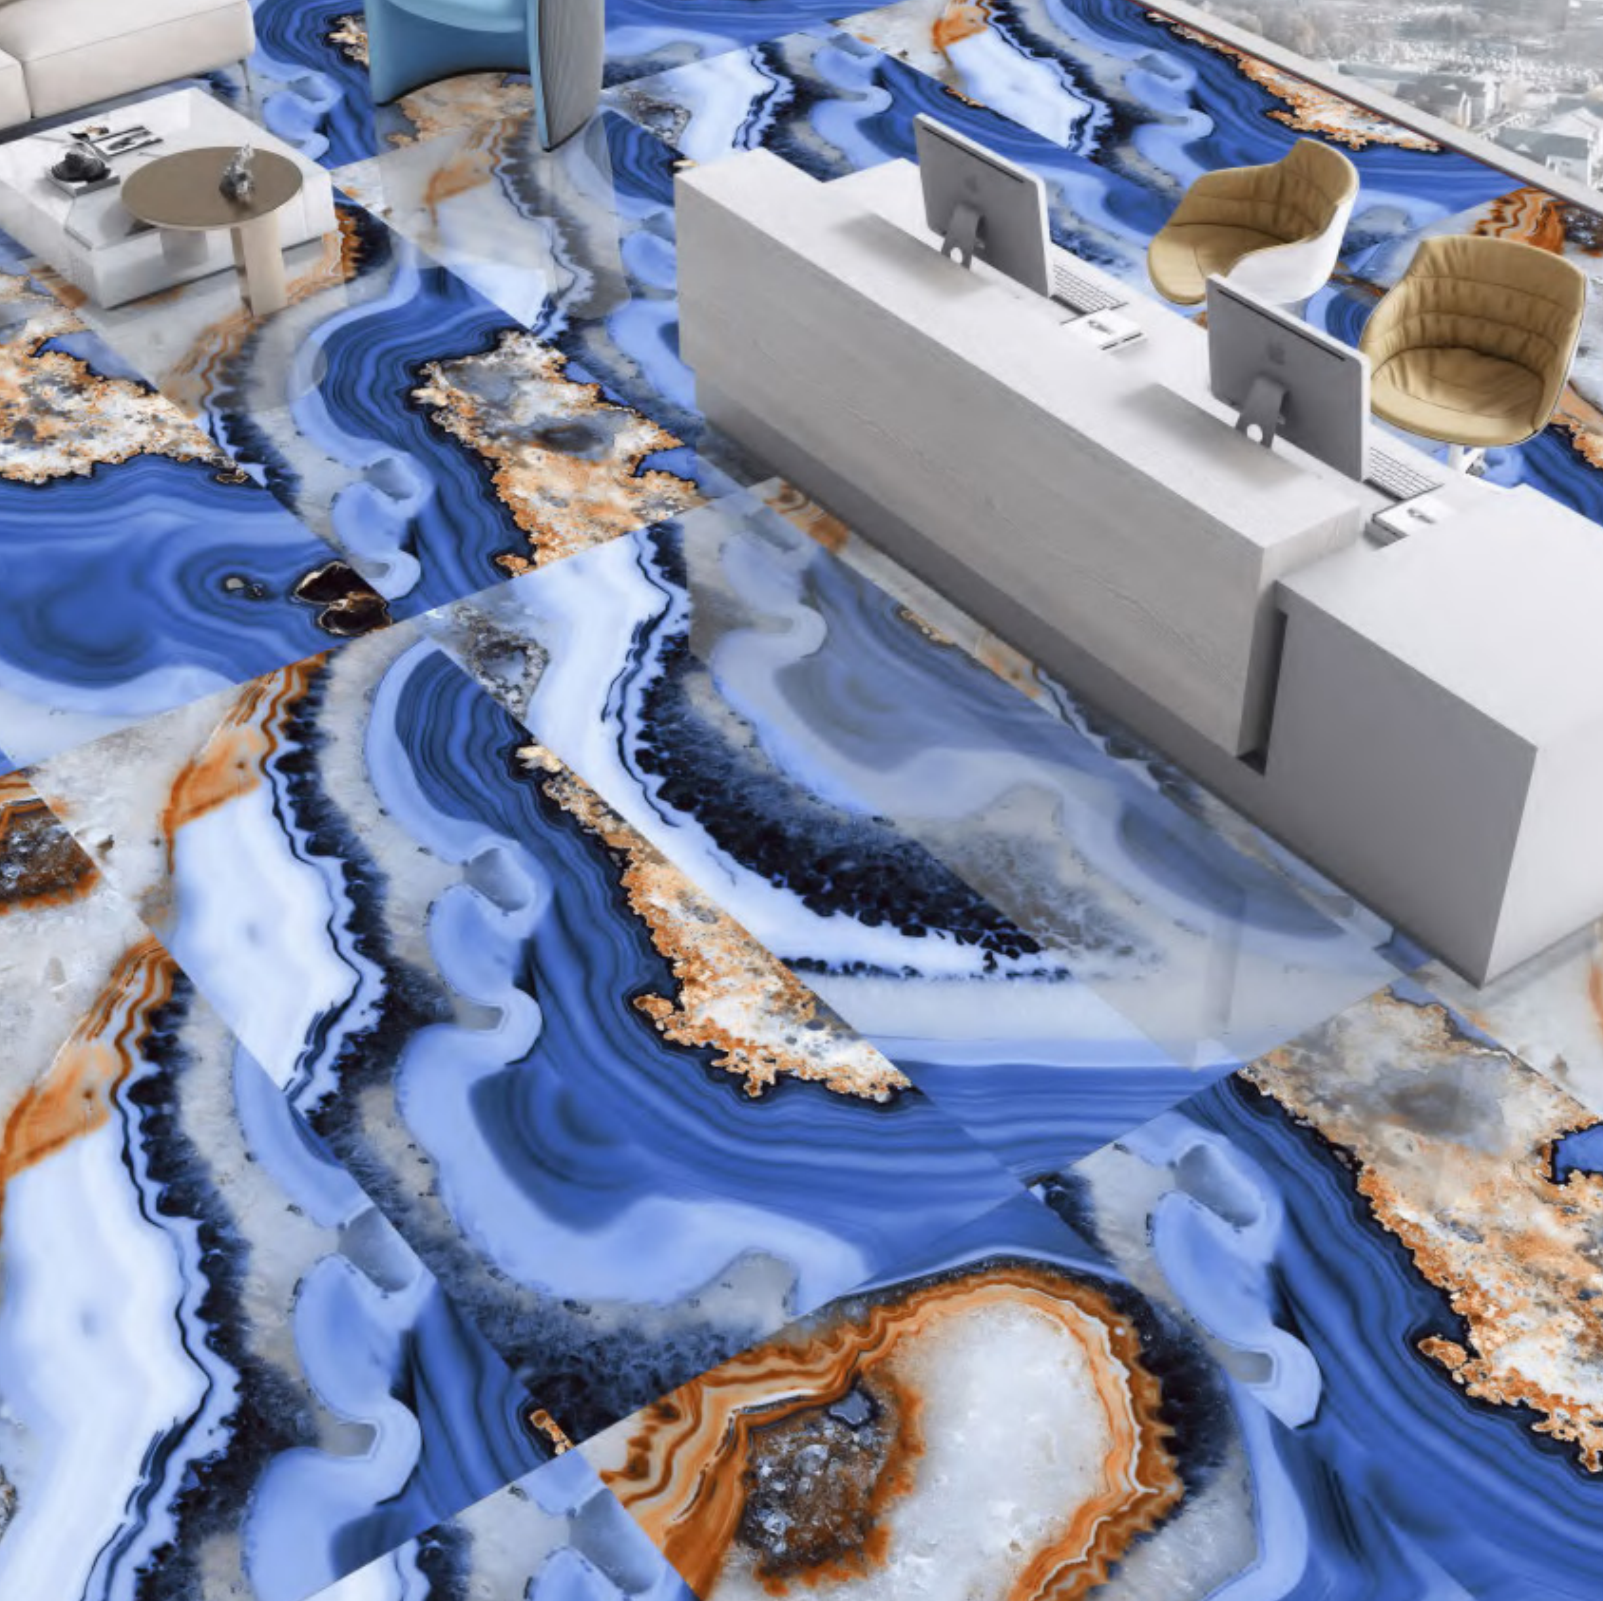

FINISH
HIGH GLOSS

BLUE BAHIA

SIZE
600X1200 MM

FINISH
HIGH GLOSS

RANDOM : 5

BLUE BAHIA

SIZE
600X1200 MM

FINISH
HIGH GLOSS