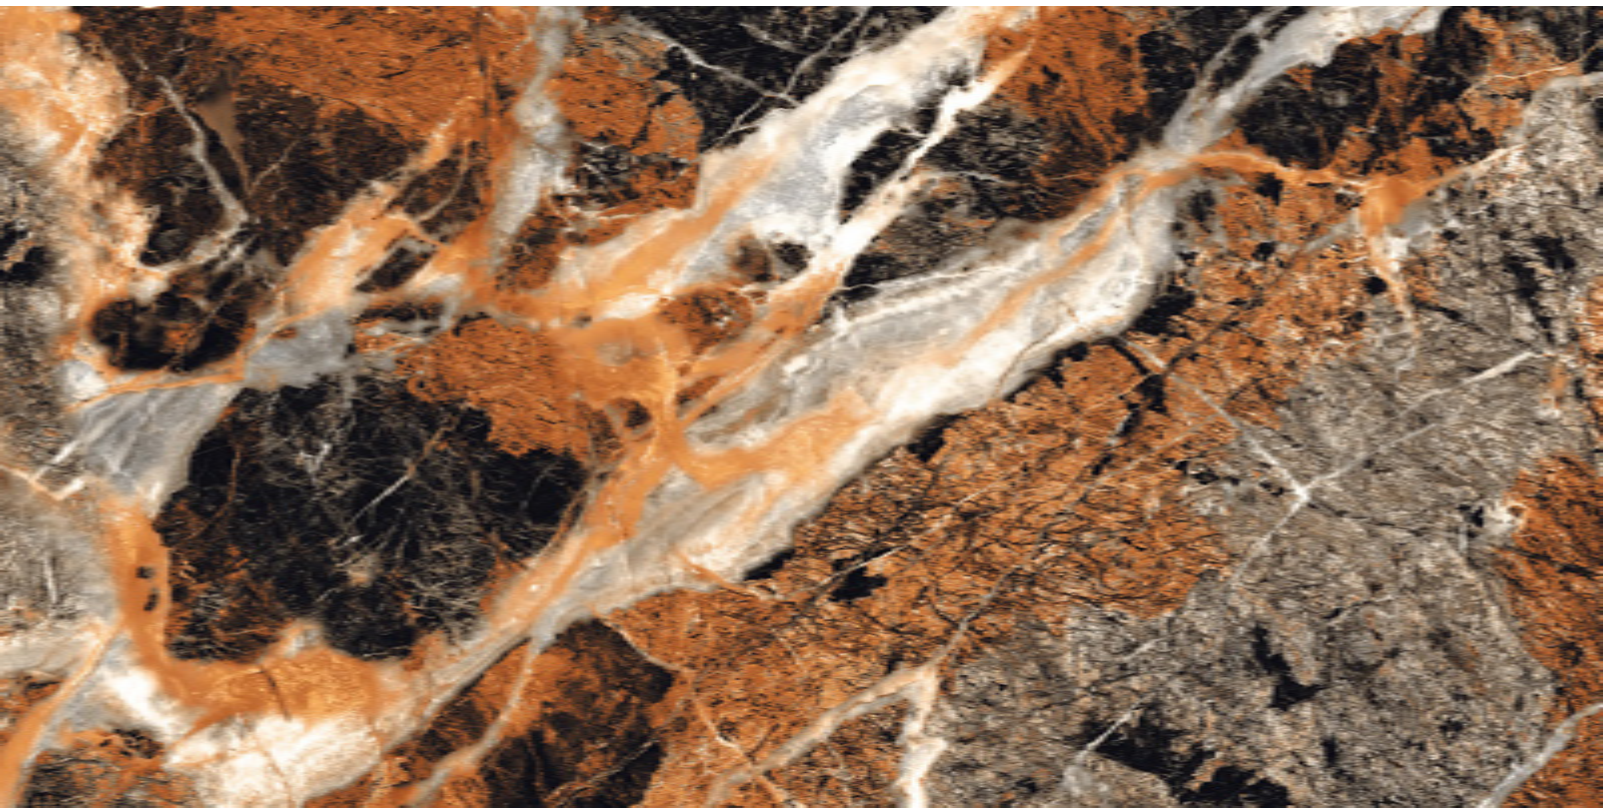

SANDSTONE BROWN

SIZE
600X1200 MM

FINISH
HIGH GLOSS

RANDOM : 5